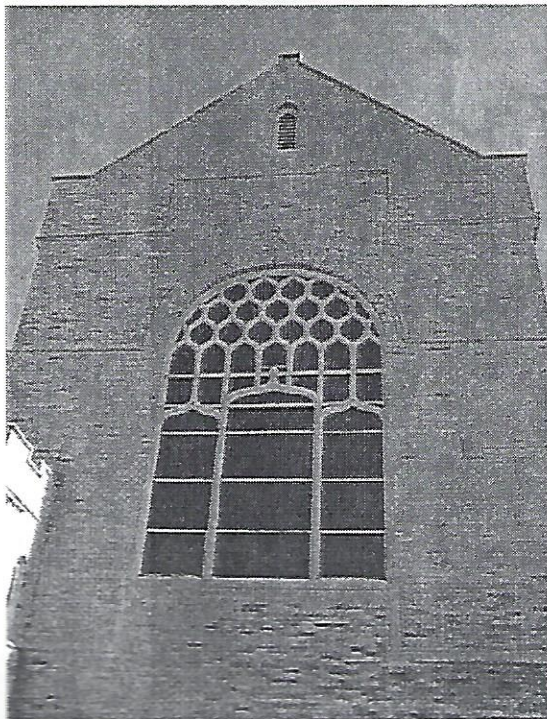

South facade - bell tower at east end, large gable with arch stained glass window, in between area divided into three sections, center one with gable top and rose window, rear entry and side of wing

large gable facade - arch stained glass window, stone belt courses, (same on north)

south entry into bell tower - castle detail, brick arch, stained glass, columns