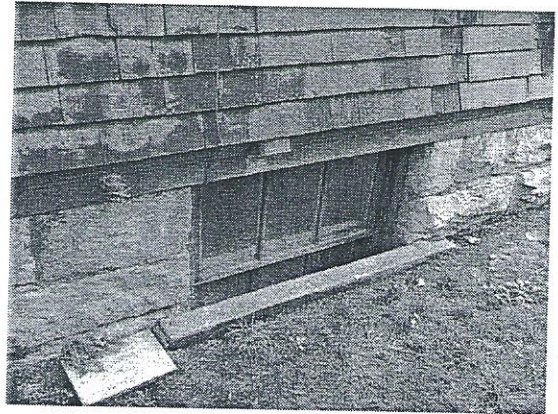

East facade -
addition in
front, bay
window
with gable
top and
paired
windows,
inset
chimney

original basement
window extending
below grade, rough
mortar
stone foundation

Prairie School stained glass windows in center of bay,
original four over single pane double hung window